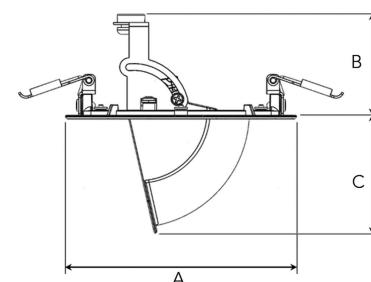

TECHNICAL SPECIFICATION

Product Code	303-501-20
Colour	Black
Control	On/off
CRI light colour	930 (BBBL)
Delivered lumen output lm	1150
Driver	Stand alone, included
EEI	E
Light distribution	Medium
Lightsource	LED COB
Mains input voltage	220-240 V
Measurements A	118
Measurements B	56
Measurements C	61
Mounting	Recessed
Position	355°/80°
Lifetime	L80 B10, 50.000h
Protection	IP 20, class III
Sawing instructions diameter	108
Start Time	Instant
System power W	11
Unit	mm
Weight	0,2

A= 118mm, B= 56mm, C= 61mm

Spot	Medium	Flood	Wide Flood
15°	27°	36°	56°
m	o	m	o
1.0	0.26	1.0	0.47
2.0	0.53	2.0	0.95
3.0	0.79	3.0	1.42
		1.0	0.65
		2.0	1.30
		3.0	1.95
		1.0	1.06
		2.0	2.12
		3.0	3.18

108mm