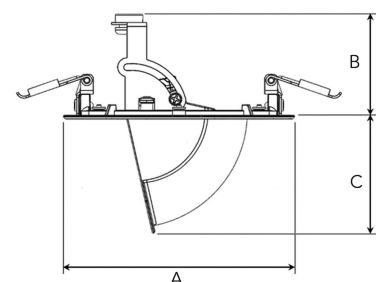

TECHNICAL SPECIFICATION

Product Code	303-501-10
Colour	White
Control	On/off
CRI light colour	930 (BBBL)
Delivered lumen output lm	1150
Driver	Stand alone, included
EEI	E
Light distribution	Medium
Lightsource	LED COB
Mains input voltage	220-240 V
Measurements A	118
Measurements B	56
Measurements C	61
Mounting	Recessed
Position	355°/80°
Lifetime	L80 B10, 50.000h
Protection	IP 20, class III
Sawing instructions diameter	108
Start Time	Instant
System power W	11
Unit	mm
Weight	0,2

A= 118mm, B= 56mm, C= 61mm

Spot		Medium		Flood		Wide Flood	
15°		27°		36°		56°	
m	ø	m	ø	m	ø	m	ø
1.0	0.26	1.0	0.47	1.0	0.65	1.0	1.06
2.0	0.53	2.0	0.95	2.0	1.30	2.0	2.12
3.0	0.79	3.0	1.42	3.0	1.95	3.0	3.18

108mm