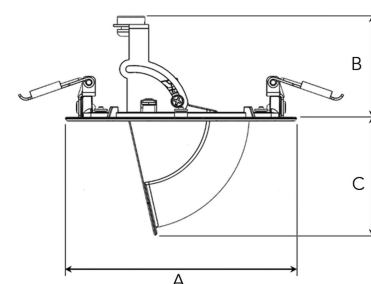

## TECHNICAL SPECIFICATION

Product Code	303-502-30
Colour	Grey
Control	On/off
CRI light colour	930 (BBBL)
Delivered lumen output lm	1150
Driver	Stand alone, included
EEL	E
Light distribution	Flood
Lightsource	LED COB
Mains input voltage	220-240 V
Measurements A	118
Measurements B	56
Measurements C	61
Mounting	Recessed
Position	355°/80°
Lifetime	L80 B10, 50.000h
Protection	IP 20, class III
Sawing instructions diameter	108
Start Time	Instant
System power W	11
Unit	mm
Weight	0,2

A= 118mm, B= 56mm, C= 61mm

Spot	Medium	Flood	Wide Flood
15°	27°	36°	56°
m	ø	m	ø
1.0	0.26	1.0	0.47
2.0	0.53	2.0	0.95
3.0	0.79	3.0	1.42
1.0	0.65	1.0	1.06
2.0	1.30	2.0	2.12
3.0	1.95	3.0	3.18

108mm