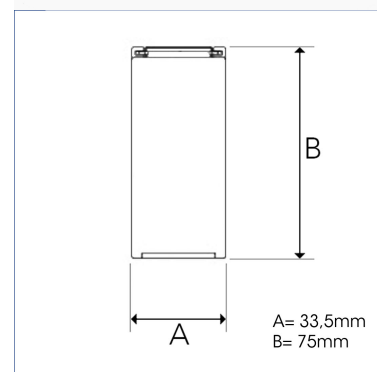

LINK 2900MM, 830, BLACK

ITAB

- ✓ Design fin et esthétique
- ✓ Disponible en différentes longueurs
- ✓ Versions à suspendre, monté en surface ou monté sur rail.

TECHNICAL SPECIFICATION

Product Code	307-530-20
Colour	Black
Control	On/off
CRI light colour	830
Delivered lumen output lm	5400
Driver	Built in
EEL	A+
Light distribution	Flood
Lightsource	LED Linear
Mains input voltage	220-240 V
Measurements A	33,5
Measurements B	75
Mounting	Linear
Position	Fixed
Lifetime	L80 B10, 50.000h
Protection	IP 20, class I
Start Time	Instant
Unit	mm
Weight	4

Link	98° / 85°
m	ø
1.0	2.32
2.0	4.63
3.0	6.95