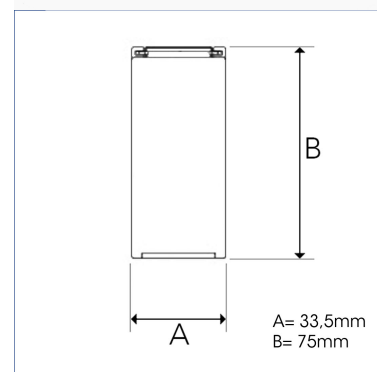

# LINK 2150MM, 830, BLACK

ITAB

- ✓ Design fin et esthétique
- ✓ Disponible en différentes longueurs
- ✓ Versions à suspendre, monté en surface ou monté sur rail.

## TECHNICAL SPECIFICATION

Product Code	307-510-20
Colour	Black
Control	On/off
CRI light colour	830
Delivered lumen output lm	4000
Driver	Built in
EEL	A+
Light distribution	Flood
Lightsource	LED Linear
Mains input voltage	220-240 V
Measurements A	33,5
Measurements B	75
Mounting	Linear
Position	Fixed
Lifetime	L80 B10, 50.000h
Protection	IP 20, class I
Start Time	Instant
System power W	37,5
Unit	mm
Weight	3

Link	98° / 85°
m	ø
1.0	2.32
2.0	4.63
3.0	6.95