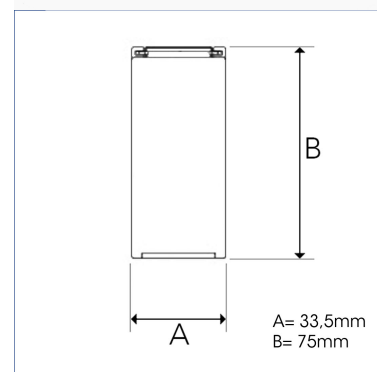

# LINK 1650MM, 830, BLACK

ITAB

- ✓ Design fin et esthétique
- ✓ Disponible en différentes longueurs
- ✓ Versions à suspendre, monté en surface ou monté sur rail.

## TECHNICAL SPECIFICATION

Product Code	307-500-20
Colour	Black
Control	On/off
CRI light colour	830
Delivered lumen output lm	3100
Driver	Built in
EEL	A+
Light distribution	Flood
Lightsource	LED Linear
Mains input voltage	220-240 V
Measurements A	33,5
Measurements B	75
Mounting	Linear
Position	Fixed
Lifetime	L80 B10, 50.000h
Protection	IP 20, class I
Start Time	Instant
Unit	mm
Weight	2,2

Link	98° / 85°
m	ø
1.0	2.32
2.0	4.63
3.0	6.95