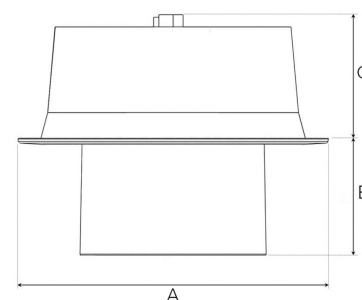

FLEXO (H) 1500,930, W/O GLASS, MEDIUM, WHITE

ITAB

- ✓ Pour un plafond à l'aspect moderne, net et minimaliste
- ✓ Disponible en différentes puissances lumineuses
- ✓ Installation sans outil
- ✓ Disponible en blanc, noir et gris
- ✓ Inclinaison et pivotant

TECHNICAL SPECIFICATION

Product Code	306-731-10
Colour	White
Control	On/off
CRI light colour	930 (BBBL)
Delivered lumen output lm	1300
Driver	Stand alone, included
EEI	E
Light distribution	Medium
Lightsource	LED COB
Mains input voltage	220-240V
Measurements A	211
Measurements B	65
Measurements C	70
Mounting	Recessed
Position	360°/60°
Lifetime	L80 B10 50.000h
Protection	IP 20, class III
Sawing instructions diameter	Ø200
Start Time	Instant
System power W	9,4
Unit	mm
Weight	1,1

A= 176mm, B= 65mm, C= 70mm

Spot	Medium	Flood	Wide Flood
14°	27°	38°	56°
m	m	m	m
o	o	o	o
1.0	1.0	1.0	1.0
0.25	0.48	0.69	1.07
2.0	2.0	2.0	2.0
0.49	0.95	1.39	2.14
3.0	3.0	3.0	3.0
0.74	1.43	2.08	3.22

165mm