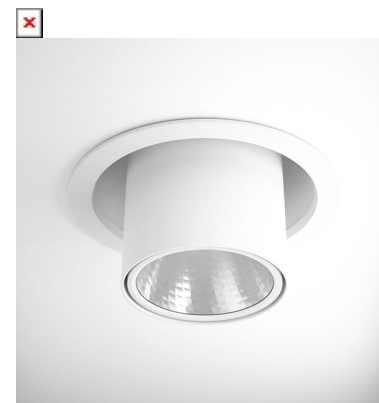

FLEXO (H) 1500,930, W/O GLASS, MEDIUM, WHITE

ITAB

- ✓ Pour un plafond à l'aspect moderne, net et minimaliste
- ✓ Disponible en différentes puissances lumineuses
- ✓ Installation sans outil
- ✓ Disponible en blanc, noir et gris
- ✓ Inclinaison et pivotant

TECHNICAL SPECIFICATION

Product Code	306-731-10
Colour	White
Control	On/off
CRI light colour	930 (BBBL)
Delivered lumen output lm	1300
Driver	Stand alone, included
EEI	E
Light distribution	Medium
Lightsource	LED COB
Mains input voltage	220-240V
Measurements A	211
Measurements B	65
Measurements C	70
Mounting	Recessed
Position	360°/60°
Lifetime	L80 B10 50.000h
Protection	IP 20, class III
Sawing instructions diameter	Ø200
Start Time	Instant
System power W	9,4
Unit	mm
Weight	1,1