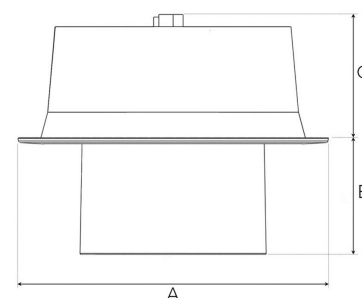

# FLEXO 3000, 930 (BBBL), WIDE FLOOD, BLACK

ITAB

- ✓ Pour un plafond à l'aspect moderne, net et minimaliste
- ✓ Disponible en différentes puissances lumineuses
- ✓ Installation sans outil
- ✓ Disponible en blanc, noir et gris
- ✓ Inclinaison et pivotant

## TECHNICAL SPECIFICATION

Product Code	306-503-20
Colour	Black
Control	On/off
CRI light colour	930 (BBBL)
Delivered lumen output lm	2700
Driver	Stand alone, included
EEL	E
Light distribution	Wide flood
Lightsource	LED COB
Mains input voltage	220-240 V
Measurements A	176
Measurements B	65
Measurements C	70
Mounting	Recessed
Position	360°/60°
Lifetime	L80 B10, 50.000h
Protection	IP 20, class III
Sawing instructions diameter	165
Start Time	Instant
System power W	22
Unit	mm
Weight	0.9

A= 176mm, B= 65mm, C= 70mm

Spot		Medium		Flood		Wide Flood	
14°		27°		38°		56°	
m	ø	m	ø	m	ø	m	ø
1.0	0.25	1.0	0.48	1.0	0.69	1.0	1.07
2.0	0.49	2.0	0.95	2.0	1.39	2.0	2.14
3.0	0.74	3.0	1.43	3.0	2.08	3.0	3.22

165mm