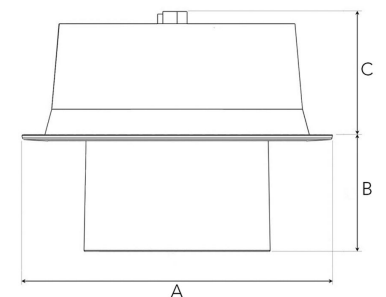

FLEXO 3000, 930 (BBBL), WIDE FLOOD, WHITE

- ✓ Pour un plafond à l'aspect moderne, net et minimaliste
- ✓ Disponible en différentes puissances lumineuses
- ✓ Installation sans outil
- ✓ Disponible en blanc, noir et gris
- ✓ Inclinaison et pivotant

TECHNICAL SPECIFICATION

Product Code	306-503-10
Colour	White
Control	On/off
CRI light colour	930 (BBBL)
Delivered lumen output lm	2700
Driver	Stand alone, included
EEL	E
Light distribution	Wide flood
Lightsource	LED COB
Mains input voltage	220-240 V
Measurements A	176
Measurements B	65
Measurements C	70
Mounting	Recessed
Position	360°/60°
Lifetime	L80 B10, 50.000h
Protection	IP 20, class III
Sawing instructions diameter	165
Start Time	Instant
System power W	22
Unit	mm
Weight	0.9

A= 176mm, B= 65mm, C= 70mm

Spot		Medium		Flood		Wide Flood	
14°		27°		38°		56°	
m	ø	m	ø	m	ø	m	ø
1.0	0.25	1.0	0.48	1.0	0.69	1.0	1.07
2.0	0.49	2.0	0.95	2.0	1.39	2.0	2.14
3.0	0.74	3.0	1.43	3.0	2.08	3.0	3.22

165mm