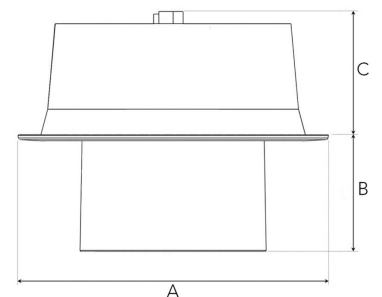

FLEXO 4000, 930 (BBBL), SPOT, GREY

- ✓ Pour un plafond à l'aspect moderne, net et minimaliste
- ✓ Disponible en différentes puissances lumineuses
- ✓ Installation sans outil
- ✓ Disponible en blanc, noir et gris
- ✓ Inclinaison et pivotant

TECHNICAL SPECIFICATION

Product Code	306-510-30
Colour	Grey
Control	On/off
CRI light colour	930 (BBBL)
Delivered lumen output lm	3970
Driver	Stand alone, included
EEL	E
Light distribution	Spot
Lightsource	LED COB
Mains input voltage	220-240 V
Measurements A	176
Measurements B	65
Measurements C	70
Mounting	Recessed
Position	360°/60°
Lifetime	L80 B10, 50.000h
Protection	IP 20, class III
Sawing instructions diameter	165
Start Time	Instant
System power W	35
Unit	mm
Weight	0,9

A= 176mm, B= 65mm, C= 70mm

Spot		Medium		Flood		Wide Flood	
14°		27°		38°		56°	
m	ø	m	ø	m	ø	m	ø
1.0	0.25	1.0	0.48	1.0	0.69	1.0	1.07
2.0	0.49	2.0	0.95	2.0	1.39	2.0	2.14
3.0	0.74	3.0	1.43	3.0	2.08	3.0	3.22

165mm