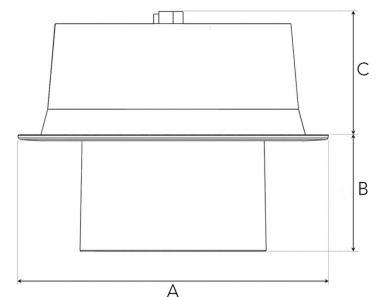

FLEXO 4000, 930 (BBBL), SPOT, WHITE

- ✓ Pour un plafond à l'aspect moderne, net et minimaliste
- ✓ Disponible en différentes puissances lumineuses
- ✓ Installation sans outil
- ✓ Disponible en blanc, noir et gris
- ✓ Inclinable et pivotant

TECHNICAL SPECIFICATION

Product Code	306-510-10
Colour	White
Control	On/off
CRI light colour	930 (BBBL)
Delivered lumen output lm	3970
Driver	Stand alone, included
EEL	E
Light distribution	Spot
Lightsource	LED COB
Mains input voltage	220-240 V
Measurements A	176
Measurements B	65
Measurements C	70
Mounting	Recessed
Position	360°/60°
Lifetime	L80 B10, 50.000h
Protection	IP 20, class III
Sawing instructions diameter	165
Start Time	Instant
System power W	35
Unit	mm
Weight	0,9

A= 176mm, B= 65mm, C= 70mm

Spot		Medium		Flood		Wide Flood	
14°		27°		38°		56°	
m	ø	m	ø	m	ø	m	ø
1.0	0.25	1.0	0.48	1.0	0.69	1.0	1.07
2.0	0.49	2.0	0.95	2.0	1.39	2.0	2.14
3.0	0.74	3.0	1.43	3.0	2.08	3.0	3.22

165mm