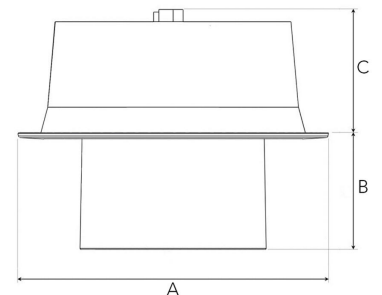

# FLEXO 4000, 930 (BBBL), MEDIUM, GREY

ITAB

- ✓ Pour un plafond à l'aspect moderne, net et minimaliste
- ✓ Disponible en différentes puissances lumineuses
- ✓ Installation sans outil
- ✓ Disponible en blanc, noir et gris
- ✓ Inclinaison et pivotant

## TECHNICAL SPECIFICATION

Product Code	306-511-30
Colour	Grey
Control	On/off
CRI light colour	930 (BBBL)
Delivered lumen output lm	3970
Driver	Stand alone, included
EEL	E
Light distribution	Medium
Lightsource	LED COB
Mains input voltage	220-240 V
Measurements A	176
Measurements B	65
Measurements C	70
Mounting	Recessed
Position	360°/60°
Lifetime	L80 B10, 50.000h
Protection	IP 20, class III
Sawing instructions diameter	165
Start Time	Instant
System power W	35
Unit	mm
Weight	0,9

A= 176mm, B= 65mm, C= 70mm

Spot		Medium		Flood		Wide Flood	
14°		27°		38°		56°	
m	ø	m	ø	m	ø	m	ø
1.0	0.25	1.0	0.48	1.0	0.69	1.0	1.07
2.0	0.49	2.0	0.95	2.0	1.39	2.0	2.14
3.0	0.74	3.0	1.43	3.0	2.08	3.0	3.22

165mm