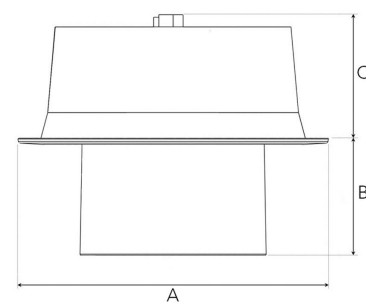

FLEXO 4000, 930 (BBBL), MEDIUM, BLACK

ITAB

- ✓ Pour un plafond à l'aspect moderne, net et minimaliste
- ✓ Disponible en différentes puissances lumineuses
- ✓ Installation sans outil
- ✓ Disponible en blanc, noir et gris
- ✓ Inclinable et pivotant

TECHNICAL SPECIFICATION

Product Code	306-511-20
Colour	Black
Control	On/off
CRI light colour	930 (BBBL)
Delivered lumen output lm	3766
Driver	Stand alone, included
EEI	E
Light distribution	Medium
Lightsource	LED COB
Mains input voltage	220-240 V
Measurements A	176
Measurements B	65
Measurements C	70
Mounting	Recessed
Position	360°/60°
Lifetime	L80 B10, 50.000h
Protection	IP 20, class III
Sawing instructions diameter	165
Start Time	Instant
System power W	30,1
Unit	mm
Weight	0,9

A= 176mm, B= 65mm, C= 70mm

Spot	Medium	Flood	Wide Flood
14°	27°	38°	56°
m	m	m	m
1.0	1.0	1.0	1.0
2.0	2.0	2.0	2.0
3.0	3.0	3.0	3.0
0.25	0.48	0.69	1.07
0.49	0.95	1.39	2.14
0.74	1.43	2.08	3.22

165mm