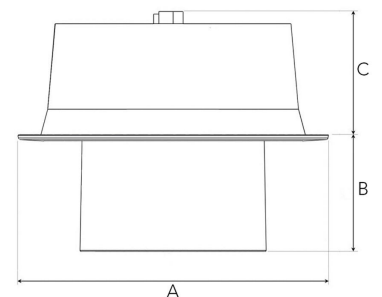

FLEXO 3000, 930 (BBBL), MEDIUM, GREY

- ✓ Pour un plafond à l'aspect moderne, net et minimaliste
- ✓ Disponible en différentes puissances lumineuses
- ✓ Installation sans outil
- ✓ Disponible en blanc, noir et gris
- ✓ Inclinable et pivotant

TECHNICAL SPECIFICATION

Product Code	306-501-30
Colour	Grey
Control	On/off
CRI light colour	930 (BBBL)
Delivered lumen output lm	2700
Driver	Stand alone, included
EEL	E
Light distribution	Medium
Lightsource	LED COB
Mains input voltage	220-240 V
Measurements A	176
Measurements B	65
Measurements C	70
Mounting	Recessed
Position	360°/60°
Lifetime	L80 B10, 50.000h
Protection	IP 20, class III
Sawing instructions diameter	165
Start Time	Instant
System power W	22
Unit	mm
Weight	0.9

A= 176mm, B= 65mm, C= 70mm

Spot		Medium		Flood		Wide Flood	
14°		27°		38°		56°	
m	ø	m	ø	m	ø	m	ø
1.0	0.25	1.0	0.48	1.0	0.69	1.0	1.07
2.0	0.49	2.0	0.95	2.0	1.39	2.0	2.14
3.0	0.74	3.0	1.43	3.0	2.08	3.0	3.22

165mm