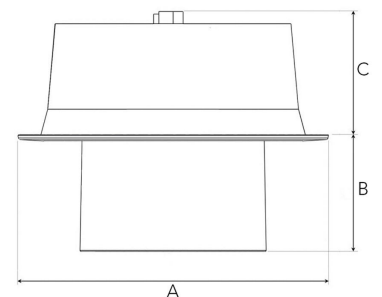

FLEXO 3000, 930 (BBBL), MEDIUM, WHITE

- ✓ Pour un plafond à l'aspect moderne, net et minimaliste
- ✓ Disponible en différentes puissances lumineuses
- ✓ Installation sans outil
- ✓ Disponible en blanc, noir et gris
- ✓ Inclinaison et pivotant

TECHNICAL SPECIFICATION

Product Code	306-501-10
Colour	White
Control	On/off
CRI light colour	930 (BBBL)
Delivered lumen output lm	2700
Driver	Stand alone, included
EEL	E
Light distribution	Medium
Lightsource	LED COB
Mains input voltage	220-240 V
Measurements A	176
Measurements B	65
Measurements C	70
Mounting	Recessed
Position	360°/60°
Lifetime	L80 B10, 50.000h
Protection	IP 20, class III
Sawing instructions diameter	165
Start Time	Instant
System power W	22
Unit	mm
Weight	0.9

A= 176mm, B= 65mm, C= 70mm

Spot	Medium	Flood	Wide Flood
14°	27°	38°	56°
m	ø	m	ø
1.0	0.25	1.0	0.48
2.0	0.49	2.0	0.95
3.0	0.74	3.0	1.43
		1.0	0.69
		2.0	1.39
		3.0	2.08
		1.0	1.07
		2.0	2.14
		3.0	3.22

165mm