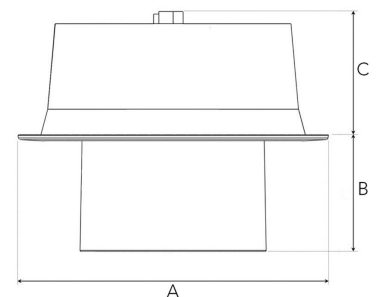

FLEXO 4000, 930 (BBBL), FLOOD, BLACK

- ✓ Pour un plafond à l'aspect moderne, net et minimaliste
- ✓ Disponible en différentes puissances lumineuses
- ✓ Installation sans outil
- ✓ Disponible en blanc, noir et gris
- ✓ Inclinable et pivotant

TECHNICAL SPECIFICATION

Product Code	306-512-20
Colour	Black
Control	On/off
CRI light colour	930 (BBBL)
Delivered lumen output lm	3970
Driver	Stand alone, included
EEL	E
Light distribution	Flood
Lightsource	LED COB
Mains input voltage	220-240 V
Measurements A	176
Measurements B	65
Measurements C	70
Mounting	Recessed
Position	360°/60°
Lifetime	L80 B10, 50.000h
Protection	IP 20, class III
Sawing instructions diameter	165
Start Time	Instant
System power W	35
Unit	mm
Weight	0,9

A= 176mm, B= 65mm, C= 70mm

Spot		Medium		Flood		Wide Flood	
14°		27°		38°		56°	
m	ø	m	ø	m	ø	m	ø
1.0	0.25	1.0	0.48	1.0	0.69	1.0	1.07
2.0	0.49	2.0	0.95	2.0	1.39	2.0	2.14
3.0	0.74	3.0	1.43	3.0	2.08	3.0	3.22

165mm