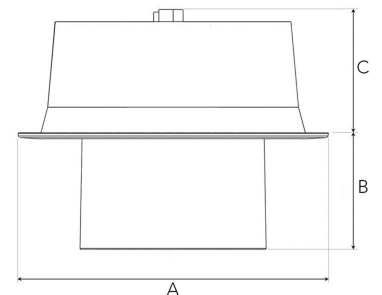

FLEXO 4000, 930 (BBBL), FLOOD, WHITE

- ✓ Pour un plafond à l'aspect moderne, net et minimaliste
- ✓ Disponible en différentes puissances lumineuses
- ✓ Installation sans outil
- ✓ Disponible en blanc, noir et gris
- ✓ Inclinaison et pivotant

TECHNICAL SPECIFICATION

Product Code	306-512-10
Colour	White
Control	On/off
CRI light colour	930 (BBBL)
Delivered lumen output lm	3970
Driver	Stand alone, included
EEL	E
Light distribution	Flood
Lightsource	LED COB
Mains input voltage	220-240 V
Measurements A	176
Measurements B	65
Measurements C	70
Mounting	Recessed
Position	360°/60°
Lifetime	L80 B10, 50.000h
Protection	IP 20, class III
Sawing instructions diameter	165
Start Time	Instant
System power W	35
Unit	mm
Weight	0,9

A= 176mm, B= 65mm, C= 70mm

Spot		Medium		Flood		Wide Flood	
14°		27°		38°		56°	
m	ø	m	ø	m	ø	m	ø
1.0	0.25	1.0	0.48	1.0	0.69	1.0	1.07
2.0	0.49	2.0	0.95	2.0	1.39	2.0	2.14
3.0	0.74	3.0	1.43	3.0	2.08	3.0	3.22

165mm