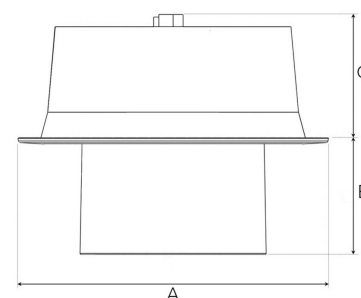

FLEXO 3000, 930 (BBBL), FLOOD, GREY

ITAB

- ✓ Pour un plafond à l'aspect moderne, net et minimaliste
- ✓ Disponible en différentes puissances lumineuses
- ✓ Installation sans outil
- ✓ Disponible en blanc, noir et gris
- ✓ Inclinable et pivotant

TECHNICAL SPECIFICATION

Product Code	306-502-30
Colour	Grey
Control	On/off
CRI light colour	930 (BBBL)
Delivered lumen output lm	2700
Driver	Stand alone, included
EEL	E
Light distribution	Flood
Lightsource	LED COB
Mains input voltage	220-240 V
Measurements A	176
Measurements B	65
Measurements C	70
Mounting	Recessed
Position	360°/60°
Lifetime	L80 B10, 50.000h
Protection	IP 20, class III
Sawing instructions diameter	165
Start Time	Instant
System power W	22
Unit	mm
Weight	0.9

A= 176mm, B= 65mm, C= 70mm

Spot		Medium		Flood		Wide Flood	
14°		27°		38°		56°	
m	ø	m	ø	m	ø	m	ø
1.0	0.25	1.0	0.48	1.0	0.69	1.0	1.07
2.0	0.49	2.0	0.95	2.0	1.39	2.0	2.14
3.0	0.74	3.0	1.43	3.0	2.08	3.0	3.22

165mm