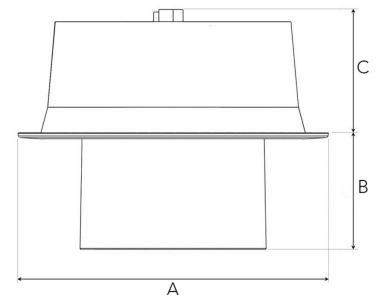

# FLEXO 3000, 930 (BBBL), FLOOD, WHITE

- ✓ Pour un plafond à l'aspect moderne, net et minimaliste
- ✓ Disponible en différentes puissances lumineuses
- ✓ Installation sans outil
- ✓ Disponible en blanc, noir et gris
- ✓ Inclinaison et pivotant

## TECHNICAL SPECIFICATION

Product Code	306-502-10
Colour	White
Control	On/off
CRI light colour	930 (BBBL)
Delivered lumen output lm	2700
Driver	Stand alone, included
EEL	E
Light distribution	Flood
Lightsource	LED COB
Mains input voltage	220-240 V
Measurements A	176
Measurements B	65
Measurements C	70
Mounting	Recessed
Position	360°/60°
Lifetime	L80 B10, 50.000h
Protection	IP 20, class III
Sawing instructions diameter	165
Start Time	Instant
System power W	22
Unit	mm
Weight	0.9

A= 176mm, B= 65mm, C= 70mm

Spot	Medium	Flood	Wide Flood
14°	27°	38°	56°
m	ø	m	ø
1.0	0.25	1.0	0.48
2.0	0.49	2.0	0.95
3.0	0.74	3.0	1.43
		1.0	0.69
		2.0	1.39
		3.0	2.08
		1.0	1.07
		2.0	2.14
		3.0	3.22

165mm