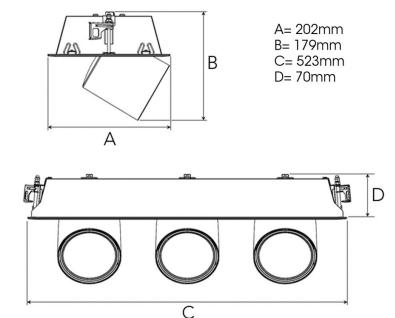

## TECHNICAL SPECIFICATION

Product Code	306-565-30
Colour	Grey
Control	On/off
CRI light colour	930 (BBBL)
Delivered lumen output lm	1300
Driver	Stand alone, included
EEl	E
Light distribution	Spot-Wide Flood-Medium
Lightsource	LED COB
Mains input voltage	220-240V
Measurements A	202
Measurements B	179
Measurements C	523
Measurements D	70
Mounting	Recessed
Position	360°/60°
Lifetime	L80 B10 50.000h
Protection	IP 20, class III
Sawing instructions unit	mm
Sawing instructions x	177
Sawing instructions y	512
Start Time	Instant
System power W	9,4
Unit	mm
Weight	2,8

Spot	Medium	Flood	Wide Flood
14°	27°	38°	56°
m	ø	m	ø
1.0	0.25	1.0	0.48
2.0	0.49	2.0	0.95
3.0	0.74	3.0	1.43
1.0	0.69	1.0	1.07
2.0	1.39	2.0	2.14
3.0	2.08	3.0	3.22

177 x 512mm