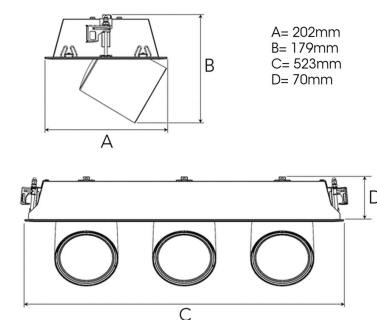

TECHNICAL SPECIFICATION

Product Code	306-573-20
Colour	Black
Control	On/off
CRI light colour	930 (BBBL)
Delivered lumen output lm	3 x 3850
Driver	Stand alone, included
EEL	E
Light distribution	Wide flood
Lightsource	LED COB
Mains input voltage	220-240 V
Measurements A	202
Measurements B	179
Measurements C	523
Measurements D	70
Mounting	Recessed
Position	360°/60°
Lifetime	L80 B10, 50.000h
Protection	IP 20, class III
Sawing instructions x	177
Sawing instructions y	512
Start Time	Instant
System power W	3 x 35,3
Unit	mm
Weight	2,8

A= 202mm
B= 179mm
C= 523mm
D= 70mm

Spot	14°		27°		38°		56°	
	m	ø	m	ø	m	ø	m	ø
1.0	0.25		0.48		0.69		1.07	
2.0	0.49		0.95		1.39		2.14	
3.0	0.74		1.43		2.08		3.22	

177 x 512mm