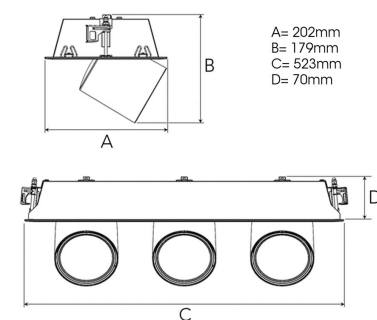

## TECHNICAL SPECIFICATION

Product Code	306-568-20
Colour	Black
Control	On/off
CRI light colour	930 (BBBL)
Delivered lumen output lm	3 x 2800
Driver	Stand alone, included
EEL	E
Light distribution	Wide flood
Lightsource	LED COB
Mains input voltage	220-240 V
Measurements A	202
Measurements B	179
Measurements C	523
Measurements D	70
Mounting	Recessed
Position	360°/60°
Lifetime	L80 B10, 50.000h
Protection	IP 20, class III
Sawing instructions x	177
Sawing instructions y	512
Start Time	Instant
System power W	3 x 24,3
Unit	mm
Weight	2.8

A= 202mm  
B= 179mm  
C= 523mm  
D= 70mm

Spot	14°		27°		38°		56°	
	m	ø	m	ø	m	ø	m	ø
1.0	0.25	0.48	0.69	1.07	1.0	0.48	1.39	2.14
2.0	0.49	0.95	1.39	2.14	2.0	0.95	2.78	4.28
3.0	0.74	1.43	2.08	3.22	3.0	1.43	4.17	6.42

177 x 512mm