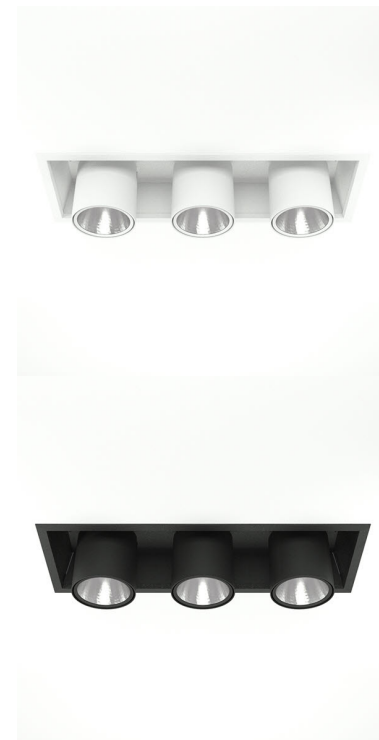

# FLEX III 4000, 930 (BBBL), SPOT, GREY

ITAB

- ✓ Pour un plafond à l'aspect moderne, net et minimaliste
- ✓ Disponible en différentes puissances lumineuses
- ✓ Installation sans outil
- ✓ Disponible en blanc, noir et gris
- ✓ Rétractable et pivotant

## TECHNICAL SPECIFICATION

Product Code	306-570-30
Colour	Grey
Control	On/off
CRI light colour	930 (BBBL)
Delivered lumen output lm	3 x 3850
Driver	Stand alone, included
EEL	E
Light distribution	Spot
Lightsource	LED COB
Mains input voltage	220-240 V
Measurements A	202
Measurements B	179
Measurements C	523
Measurements D	70
Mounting	Recessed
Position	360°/60°
Lifetime	L80 B10, 50.000h
Protection	IP 20, class III
Sawing instructions x	177
Sawing instructions y	512
Start Time	Instant
System power W	3 x 35,3
Unit	mm
Weight	2,8

A= 202mm  
B= 179mm  
C= 523mm  
D= 70mm

Spot		Medium		Flood		Wide Flood	
14°		27°		38°		56°	
m	ø	m	ø	m	ø	m	ø
1.0	0.25	1.0	0.48	1.0	0.69	1.0	1.07
2.0	0.49	2.0	0.95	2.0	1.39	2.0	2.14
3.0	0.74	3.0	1.43	3.0	2.08	3.0	3.22

177 x 512mm