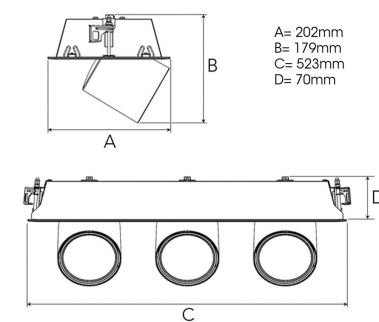

# FLEX III 4000, 930 (BBBL), SPOT, GREY

ITAB

- ✓ Pour un plafond à l'aspect moderne, net et minimaliste
- ✓ Disponible en différentes puissances lumineuses
- ✓ Installation sans outil
- ✓ Disponible en blanc, noir et gris
- ✓ Rétractable et pivotant

## TECHNICAL SPECIFICATION

Product Code	306-570-30
Colour	Grey
Control	On/off
CRI light colour	930 (BBBL)
Delivered lumen output lm	3 x 3850
Driver	Stand alone, included
EEL	E
Light distribution	Spot
Lightsource	LED COB
Mains input voltage	220-240 V
Measurements A	202
Measurements B	179
Measurements C	523
Measurements D	70
Mounting	Recessed
Position	360°/60°
Lifetime	L80 B10, 50.000h
Protection	IP 20, class III
Sawing instructions x	177
Sawing instructions y	512
Start Time	Instant
System power W	3 x 35,3
Unit	mm
Weight	2,8

A= 202mm  
B= 179mm  
C= 523mm  
D= 70mm

Spot		Medium		Flood		Wide Flood	
14°		27°		38°		56°	
m	ø	m	ø	m	ø	m	ø
1.0	0.25	1.0	0.48	1.0	0.69	1.0	1.07
2.0	0.49	2.0	0.95	2.0	1.39	2.0	2.14
3.0	0.74	3.0	1.43	3.0	2.08	3.0	3.22

177 x 512mm