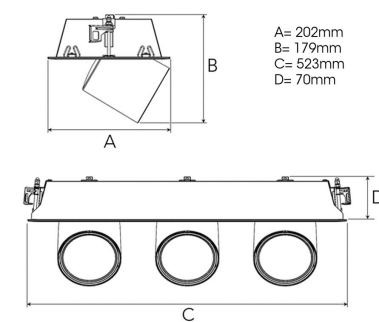

TECHNICAL SPECIFICATION

Product Code	306-560-30
Colour	Grey
Control	On/off
CRI light colour	930 (BBBL)
Delivered lumen output lm	3 x 2800
Driver	Stand alone, included
EEL	E
Light distribution	Spot
Lightsource	LED COB
Mains input voltage	220-240 V
Measurements A	202
Measurements B	179
Measurements C	523
Measurements D	70
Mounting	Recessed
Position	360°/60°
Lifetime	L80 B10, 50.000h
Protection	IP 20, class III
Sawing instructions x	177
Sawing instructions y	512
Start Time	Instant
System power W	3 x 24,3
Unit	mm
Weight	2.8

A= 202mm
B= 179mm
C= 523mm
D= 70mm

Spot		Medium		Flood		Wide Flood	
14°		27°		38°		56°	
m	ø	m	ø	m	ø	m	ø
1.0	0.25	1.0	0.48	1.0	0.69	1.0	1.07
2.0	0.49	2.0	0.95	2.0	1.39	2.0	2.14
3.0	0.74	3.0	1.43	3.0	2.08	3.0	3.22

177 x 512mm