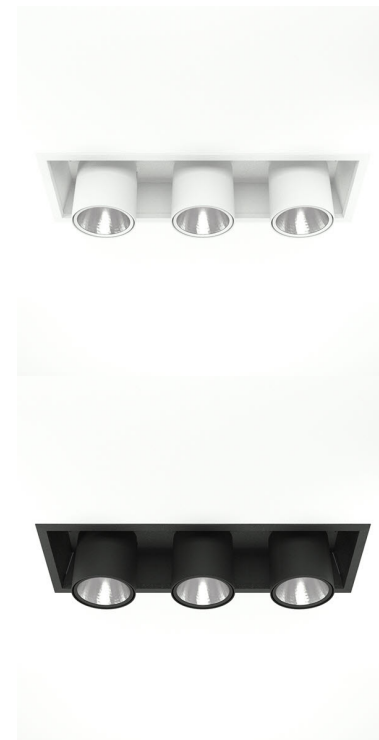

FLEX III 3000, 930 (BBBL), SPOT, GREY

ITAB

- ✓ Pour un plafond à l'aspect moderne, net et minimaliste
- ✓ Disponible en différentes puissances lumineuses
- ✓ Installation sans outil
- ✓ Disponible en blanc, noir et gris
- ✓ Rétractable et pivotant

TECHNICAL SPECIFICATION

Product Code	306-560-30
Colour	Grey
Control	On/off
CRI light colour	930 (BBBL)
Delivered lumen output lm	3 x 2800
Driver	Stand alone, included
EEL	E
Light distribution	Spot
Lightsource	LED COB
Mains input voltage	220-240 V
Measurements A	202
Measurements B	179
Measurements C	523
Measurements D	70
Mounting	Recessed
Position	360°/60°
Lifetime	L80 B10, 50.000h
Protection	IP 20, class III
Sawing instructions x	177
Sawing instructions y	512
Start Time	Instant
System power W	3 x 24,3
Unit	mm
Weight	2.8

A= 202mm
B= 179mm
C= 523mm
D= 70mm

Spot		Medium		Flood		Wide Flood	
14°		27°		38°		56°	
m	ø	m	ø	m	ø	m	ø
1.0	0.25	1.0	0.48	1.0	0.69	1.0	1.07
2.0	0.49	2.0	0.95	2.0	1.39	2.0	2.14
3.0	0.74	3.0	1.43	3.0	2.08	3.0	3.22

177 x 512mm