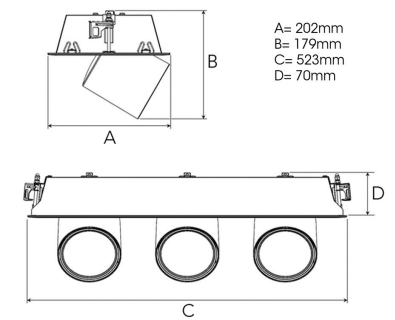

TECHNICAL SPECIFICATION

Product Code	306-571-20
Colour	Black
Control	On/off
CRI light colour	930 (BBBL)
Delivered lumen output lm	3 x 3850
Driver	Stand alone, included
EEI	E
Light distribution	Medium
Lightsource	LED COB
Mains input voltage	220-240 V
Measurements A	202
Measurements B	179
Measurements C	523
Measurements D	70
Mounting	Recessed
Position	360°/60°
Lifetime	L80 B10, 50.000h
Protection	IP 20, class III
Sawing instructions x	177
Sawing instructions y	512
Start Time	Instant
System power W	3 x 35,3
Unit	mm
Weight	2,8

A= 202mm
B= 179mm
C= 523mm
D= 70mm

Spot	Medium		Flood		Wide Flood		
	27°		38°		56°		
m	ø	m	ø	m	ø	m	ø
1.0	0.25	1.0	0.48	1.0	0.69	1.0	1.07
2.0	0.49	2.0	0.95	2.0	1.39	2.0	2.14
3.0	0.74	3.0	1.43	3.0	2.08	3.0	3.22

177 x 512mm