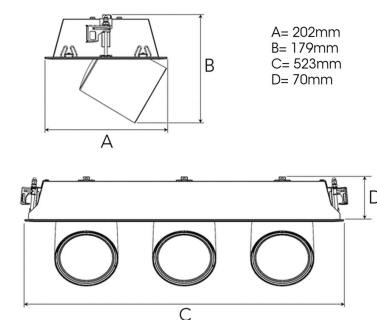

TECHNICAL SPECIFICATION

Product Code	306-561-20
Colour	Black
Control	On/off
CRI light colour	930 (BBBL)
Delivered lumen output lm	3 x 2800
Driver	Stand alone, included
EEL	E
Light distribution	Medium
Lightsource	LED COB
Mains input voltage	220-240 V
Measurements A	202
Measurements B	179
Measurements C	523
Measurements D	70
Mounting	Recessed
Position	360°/60°
Lifetime	L80 B10, 50.000h
Protection	IP 20, class III
Sawing instructions x	177
Sawing instructions y	512
Start Time	Instant
System power W	3 x 24,3
Unit	mm
Weight	2.8

A= 202mm
B= 179mm
C= 523mm
D= 70mm

Spot	14°		Medium		27°		Flood		38°		Wide Flood		56°	
	m	ø	m	ø	m	ø	m	ø	m	ø	m	ø	m	ø
1.0	0.25		1.0	0.48	1.0	0.69	1.0	1.07	1.0	1.07	1.0	1.07	1.0	1.07
2.0	0.49		2.0	0.95	2.0	1.39	2.0	2.14	2.0	2.14	2.0	2.14	2.0	2.14
3.0	0.74		3.0	1.43	3.0	2.08	3.0	3.22	3.0	3.22	3.0	3.22	3.0	3.22

177 x 512mm