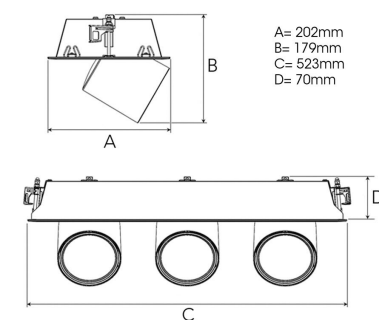

TECHNICAL SPECIFICATION

Product Code	306-561-10
Colour	White
Control	On/off
CRI light colour	930 (BBBL)
Delivered lumen output lm	3 x 2800
Driver	Stand alone, included
EEL	E
Light distribution	Medium
Lightsource	LED COB
Mains input voltage	220-240 V
Measurements A	202
Measurements B	179
Measurements C	523
Measurements D	70
Mounting	Recessed
Position	360°/60°
Lifetime	L80 B10, 50.000h
Protection	IP 20, class III
Sawing instructions x	177
Sawing instructions y	512
Start Time	Instant
System power W	3 x 24,3
Unit	mm
Weight	2.8

A= 202mm
B= 179mm
C= 523mm
D= 70mm

Spot	14°		27°		38°		56°	
	m	ø	m	ø	m	ø	m	ø
1.0	0.25		0.48		0.69		1.07	
2.0	0.49		0.95		1.39		2.14	
3.0	0.74		1.43		2.08		3.22	

177 x 512mm