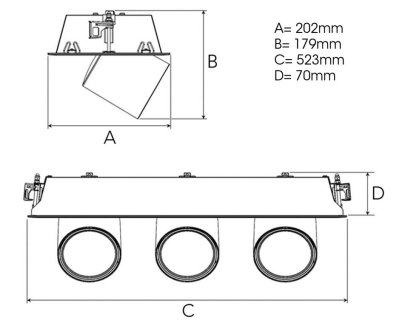

TECHNICAL SPECIFICATION

Product Code	306-562-20
Colour	Black
Control	On/off
CRI light colour	930 (BBBL)
Delivered lumen output lm	3 x 2800
Driver	Stand alone, included
EEL	E
Light distribution	Flood
Lightsource	LED COB
Mains input voltage	220-240 V
Measurements A	202
Measurements B	179
Measurements C	523
Measurements D	70
Mounting	Recessed
Position	360°/60°
Lifetime	L80 B10, 50.000h
Protection	IP 20, class III
Sawing instructions x	177
Sawing instructions y	512
Start Time	Instant
System power W	3 x 24,3
Unit	mm
Weight	2.8

A= 202mm
B= 179mm
C= 523mm
D= 70mm

Spot		Medium		Flood		Wide Flood	
14°		27°		38°		56°	
m	ø	m	ø	m	ø	m	ø
1.0	0.25	1.0	0.48	1.0	0.69	1.0	1.07
2.0	0.49	2.0	0.95	2.0	1.39	2.0	2.14
3.0	0.74	3.0	1.43	3.0	2.08	3.0	3.22

177 x 512mm