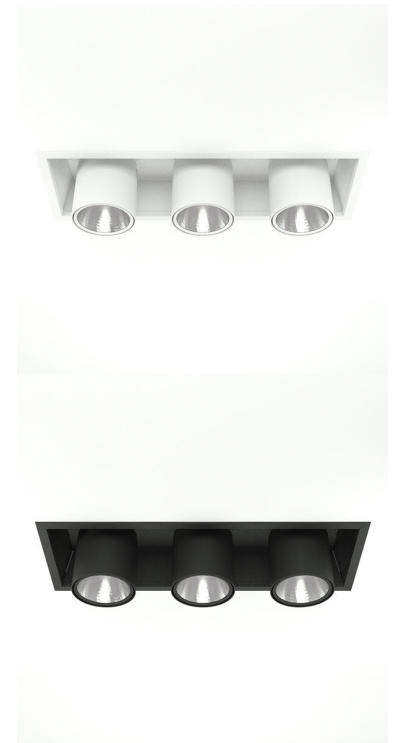

FLEX III 3000, 930 (BBBL), FLOOD, BLACK

ITAB

- ✓ Pour un plafond à l'aspect moderne, net et minimaliste
- ✓ Disponible en différentes puissances lumineuses
- ✓ Installation sans outil
- ✓ Disponible en blanc, noir et gris
- ✓ Rétractable et pivotant

TECHNICAL SPECIFICATION

Product Code	306-562-20
Colour	Black
Control	On/off
CRI light colour	930 (BBBL)
Delivered lumen output lm	3 x 2800
Driver	Stand alone, included
EEL	E
Light distribution	Flood
Lightsource	LED COB
Mains input voltage	220-240 V
Measurements A	202
Measurements B	179
Measurements C	523
Measurements D	70
Mounting	Recessed
Position	360°/60°
Lifetime	L80 B10, 50.000h
Protection	IP 20, class III
Sawing instructions x	177
Sawing instructions y	512
Start Time	Instant
System power W	3 x 24,3
Unit	mm
Weight	2.8

A= 202mm
B= 179mm
C= 523mm
D= 70mm

Spot		Medium		Flood		Wide Flood	
14°		27°		38°		56°	
m	ø	m	ø	m	ø	m	ø
1.0	0.25	1.0	0.48	1.0	0.69	1.0	1.07
2.0	0.49	2.0	0.95	2.0	1.39	2.0	2.14
3.0	0.74	3.0	1.43	3.0	2.08	3.0	3.22

177 x 512mm