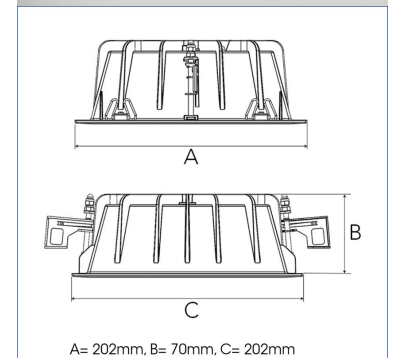

TECHNICAL SPECIFICATION

| | |
|---------------------------|-----------------------|
| Product Code | 306-585-10 |
| Colour | White |
| Control | On/off |
| CRI light colour | 930 (BBBL) |
| Delivered lumen output lm | 1300 |
| Driver | Stand alone, included |
| EEL | E |
| Light distribution | Flood |
| Lightsource | LED COB |
| Mains input voltage | 220-240V |
| Measurements A | 202 |
| Measurements B | 70 |
| Measurements C | 202 |
| Mounting | Recessed |
| Position | Fixed |
| Lifetime | L80 B10 50.000h |
| Protection | IP 20, class III |
| Sawing instructions unit | mm |
| Sawing instructions x | 177 |
| Sawing instructions y | 191 |
| Start Time | Instant |
| System power W | 9,4 |
| Unit | mm |
| Weight | 0,8 |

177 x 191mm