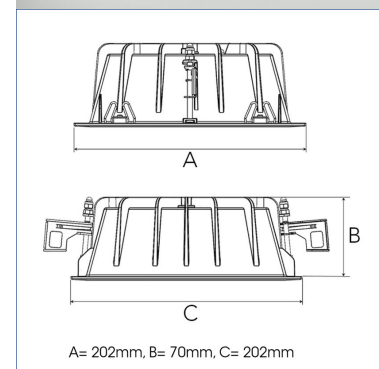

FIX 5000, 930 (BBBL), WIDE FLOOD W/ GLASS, WHITE

ITAB

- ✓ Pour un plafond à l'aspect moderne, net et minimaliste
- ✓ Disponible en différentes puissances lumineuses
- ✓ Installation sans outil
- ✓ Disponible en blanc, noir et gris

TECHNICAL SPECIFICATION

Product Code	306-518-10
Colour	White
Control	On/off
CRI light colour	930 (BBBL)
Delivered lumen output lm	4584
Driver	Stand alone, included
EEL	E
Light distribution	Wide flood
Lightsource	LED COB
Mains input voltage	220-240 V
Measurements A	202
Measurements B	70
Measurements C	202
Mounting	Recessed
Position	Fixed
Lifetime	L80 B10, 50.000h
Protection	IP 20, class III
Sawing instructions x	177
Sawing instructions y	191
Start Time	Instant
System power W	37,9
Unit	mm
Weight	0,8

Spot	Medium	Flood	Wide Flood
14°	27°	38°	56°
m	m	m	m
1.0	1.0	1.0	1.0
2.0	2.0	2.0	2.0
3.0	3.0	3.0	3.0
0.25	0.48	0.69	1.07
0.49	0.95	1.39	2.14
0.74	1.43	2.08	3.22

177 x 191mm