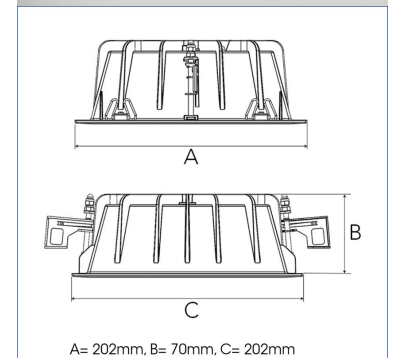

# FIX 4000, 930 (BBBL), SPOT W/ GLASS, WHITE

ITAB

- ✓ Pour un plafond à l'aspect moderne, net et minimaliste
- ✓ Disponible en différentes puissances lumineuses
- ✓ Installation sans outil
- ✓ Disponible en blanc, noir et gris

## TECHNICAL SPECIFICATION

Product Code	306-575-10
Colour	White
Control	On/off
CRI light colour	930 (BBBL)
Delivered lumen output lm	3766
Driver	Stand alone, included
EEL	E
Light distribution	Spot
Lightsource	LED COB
Mains input voltage	220-240 V
Measurements A	202
Measurements B	70
Measurements C	202
Mounting	Recessed
Position	Fixed
Lifetime	L80 B10, 50.000h
Protection	IP 20, class III
Sawing instructions x	177
Sawing instructions y	191
Start Time	Instant
System power W	30,1
Unit	mm
Weight	0,8

Spot	Medium	Flood	Wide Flood
14°	27°	38°	56°
m	m	m	m
1.0	1.0	1.0	1.0
2.0	2.0	2.0	2.0
3.0	3.0	3.0	3.0
0.25	0.48	0.69	1.07
0.49	0.95	1.39	2.14
0.74	1.43	2.08	3.22

177 x 191mm