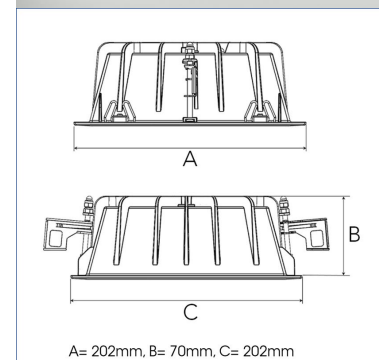

TECHNICAL SPECIFICATION

| | |
|---------------------------|-----------------------|
| Product Code | 306-581-10 |
| Colour | White |
| Control | On/off |
| CRI light colour | 930 (BBBL) |
| Delivered lumen output lm | 2700 |
| Driver | Stand alone, included |
| EEL | E |
| Light distribution | Medium |
| Lightsource | LED COB |
| Mains input voltage | 220-240V |
| Measurements A | 202 |
| Measurements B | 70 |
| Measurements C | 202 |
| Mounting | Recessed |
| Position | Fixed |
| Lifetime | L80 B10 50.000h |
| Protection | IP 20, class III |
| Sawing instructions unit | mm |
| Sawing instructions x | 191 |
| Sawing instructions y | 177 |
| Start Time | Instant |
| System power W | 21 |
| Unit | mm |
| Weight | 0,8 |

177 x 191mm