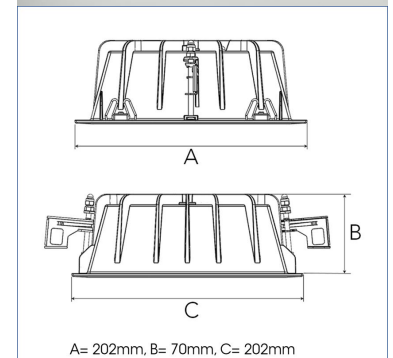

FIX 5000, 930 (BBBL), FLOOD W/ GLASS, GREY

ITAB

- ✓ Pour un plafond à l'aspect moderne, net et minimaliste
- ✓ Disponible en différentes puissances lumineuses
- ✓ Installation sans outil
- ✓ Disponible en blanc, noir et gris

TECHNICAL SPECIFICATION

Product Code	306-517-30
Colour	Grey
Control	On/off
CRI light colour	930 (BBBL)
Delivered lumen output lm	4584
Driver	Stand alone, included
EEL	E
Light distribution	Flood
Lightsource	LED COB
Mains input voltage	220-240 V
Measurements A	202
Measurements B	70
Measurements C	202
Mounting	Recessed
Position	Fixed
Lifetime	L80 B10, 50.000h
Protection	IP 20, class III
Sawing instructions x	177
Sawing instructions y	191
Start Time	Instant
System power W	37,9
Unit	mm
Weight	0,8

Spot	Medium	Flood	Wide Flood
14°	27°	38°	56°
m	o	m	o
1.0	0.25	1.0	0.48
2.0	0.49	2.0	0.95
3.0	0.74	3.0	1.43
1.0	0.69	1.0	1.07
2.0	1.39	2.0	2.14
3.0	2.08	3.0	3.22

177 x 191mm