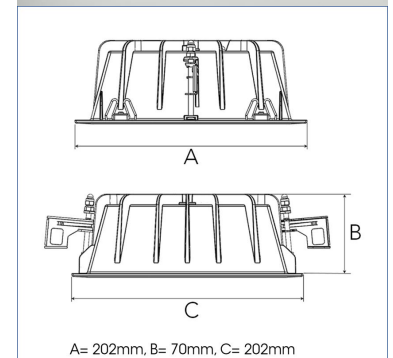

# FIX 4000, 930 (BBBL), FLOOD W/ GLASS, GREY

ITAB

- ✓ Pour un plafond à l'aspect moderne, net et minimaliste
- ✓ Disponible en différentes puissances lumineuses
- ✓ Installation sans outil
- ✓ Disponible en blanc, noir et gris

## TECHNICAL SPECIFICATION

Product Code	306-577-30
Colour	Grey
Control	On/off
CRI light colour	930 (BBBL)
Delivered lumen output lm	3766
Driver	Stand alone, included
EEL	E
Light distribution	Flood
Lightsource	LED COB
Mains input voltage	220-240 V
Measurements A	202
Measurements B	70
Measurements C	202
Mounting	Recessed
Position	Fixed
Lifetime	L80 B10, 50.000h
Protection	IP 20, class III
Sawing instructions x	177
Sawing instructions y	191
Start Time	Instant
System power W	30,1
Unit	mm
Weight	0,8

Spot	Medium	Flood	Wide Flood
14°	27°	38°	56°
m	o	m	o
1.0	0.25	1.0	0.48
2.0	0.49	2.0	0.95
3.0	0.74	3.0	1.43
1.0	0.69	1.0	1.07
2.0	1.39	2.0	2.14
3.0	2.08	3.0	3.22

177 x 191mm