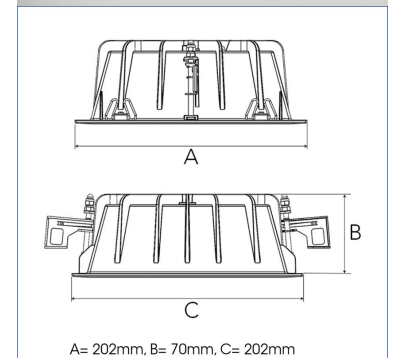

## TECHNICAL SPECIFICATION

Product Code	306-582-20
Colour	Black
Control	On/off
CRI light colour	930 (BBBL)
Delivered lumen output lm	2841
Driver	Stand alone, included
EEL	E
Light distribution	Flood
Lightsource	LED COB
Mains input voltage	220-240 V
Measurements A	202
Measurements B	70
Measurements C	202
Mounting	Recessed
Position	Fixed
Lifetime	L80 B10, 50.000h
Protection	IP 20, class III
Sawing instructions x	177
Sawing instructions y	191
Start Time	Instant
System power W	21,6
Unit	mm
Weight	0,8

Spot	Medium	Flood	Wide Flood
14°	27°	38°	56°
m	o	m	o
1.0	0.25	1.0	0.48
2.0	0.49	2.0	0.95
3.0	0.74	3.0	1.43
1.0	0.69	1.0	1.07
2.0	1.39	2.0	2.14
3.0	2.08	3.0	3.22

177 x 191mm