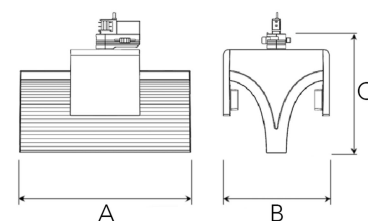

EXO DOUBLE 4000, 930 (BBBL), FLOOD, WHITE

ITAB

- ✓ Design épuré et minimaliste
- ✓ Une puissance lumineuse de faible à élevée
- ✓ Réglage très facile et répartition flexible
- ✓ Distribution de lumière symétrique et asymétrique en un seul design
- ✓ Disponible en blanc, noir et gris.

TECHNICAL SPECIFICATION

Product Code	311-543-10
Colour	White
Control	On/off
CRI light colour	930 (BBBL)
Delivered lumen output lm	2 x 3800
Driver	Built in
EEL	E
Light distribution	Flood
Lightsource	LED COB
Mains input voltage	220-240 V
Measurements A	300
Measurements B	185
Measurements C	207
Mounting	Track
Position	360°
Lifetime	L80 B10, 50.000h
Protection	IP 20, class I
Start Time	Instant
System power W	2 x 38,2
Unit	mm
Weight	1,55

A= 300mm, B= 185mm, C= 207mm

ITAB Lighting
Europe, Asia, Middle East
Phone: +46 910 733 790
info@nordiclight.se

ITAB Lighting
North America
Phone: +1 614 421 8419
na@nordiclight.se

Please note that this product sheet is for a specific product and colour. The pictures may show examples of other available colours