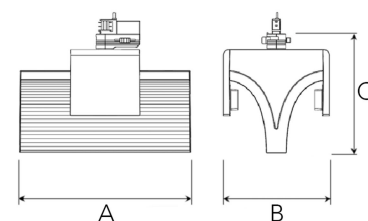

EXO DOUBLE 3000, 930 (BBBL), FLOOD, BLACK

ITAB

- ✓ Design épuré et minimaliste
- ✓ Une puissance lumineuse de faible à élevée
- ✓ Réglage très facile et répartition flexible
- ✓ Distribution de lumière symétrique et asymétrique en un seul design
- ✓ Disponible en blanc, noir et gris.

TECHNICAL SPECIFICATION

Product Code	311-541-20
Colour	Black
Control	On/off
CRI light colour	930 (BBBL)
Delivered lumen output lm	2 x 2850
Driver	Built in
EEL	E
Light distribution	Flood
Lightsource	LED COB
Mains input voltage	220-240 V
Measurements A	300
Measurements B	185
Measurements C	207
Mounting	Track
Position	360°
Lifetime	L80 B10, 50.000h
Protection	IP 20, class I
Start Time	Instant
System power W	2 x 26,2
Unit	mm
Weight	1,55

A= 300mm, B= 185mm, C= 207mm

ITAB Lighting
Europe, Asia, Middle East
Phone: +46 910 733 790
info@nordiclight.se

ITAB Lighting
North America
Phone: +1 614 421 8419
na@nordiclight.se

Please note that this product sheet is for a specific product and colour. The pictures may show examples of other available colours