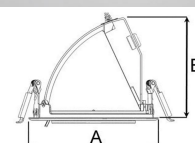

AMBER MINI 3000, 930 (BBBL), SPOT W/GLASS, BLACK

- ✓ Pour un plafond à l'aspect net et discret
- ✓ Disponible en différentes tailles et puissances lumineuses
- ✓ Installation sans outil
- ✓ Disponible en blanc, noir et gris
- ✓ Rétractable et pivotant

TECHNICAL SPECIFICATION

Product Code	296-770-20
Colour	Black
Control	On/off
CRI light colour	930 (BBBL)
Delivered lumen output lm	2841
Driver	Stand alone, included
EEL	E
Light distribution	Spot
Lightsource	LED COB
Mains input voltage	220-240 V
Measurements A	131
Measurements B	101
Measurements C	114
Mounting	Recessed
Position	360°/60°
Lifetime	L80 B10, 50.000h
Protection	IP 20, class III
Sawing instructions diameter	124
Start Time	Instant
System power W	21,6
Unit	mm
Weight	0,55

A= 131mm
B= 101mm
C= 114mm

Spot	16°	Medium	28°	Flood	40°	Wide Flood	65°
m	ø	m	ø	m	ø	m	ø
1.0	0.28	1.0	0.50	1.0	0.73	1.0	1.28
2.0	0.56	2.0	1.00	2.0	1.46	2.0	2.56
3.0	0.83	3.0	1.51	3.0	2.18	3.0	3.84

124mm