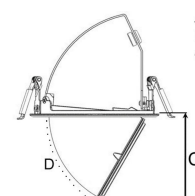

AMBER MINI 3000, 930 (BBBL), SPOT W/GLASS, BLACK

- ✓ Pour un plafond à l'aspect net et discret
- ✓ Disponible en différentes tailles et puissances lumineuses
- ✓ Installation sans outil
- ✓ Disponible en blanc, noir et gris
- ✓ Rétractable et pivotant

TECHNICAL SPECIFICATION

Product Code	296-770-20
Colour	Black
Control	On/off
CRI light colour	930 (BBBL)
Delivered lumen output lm	2841
Driver	Stand alone, included
EEL	E
Light distribution	Spot
Lightsource	LED COB
Mains input voltage	220-240 V
Measurements A	131
Measurements B	101
Measurements C	114
Mounting	Recessed
Position	360°/60°
Lifetime	L80 B10, 50.000h
Protection	IP 20, class III
Sawing instructions diameter	124
Start Time	Instant
System power W	21,6
Unit	mm
Weight	0,55

A= 131mm
B= 101mm
C= 114mm

Spot	16°	Medium	28°	Flood	40°	Wide Flood	65°
m	ø	m	ø	m	ø	m	ø
1.0	0.28	1.0	0.50	1.0	0.73	1.0	1.28
2.0	0.56	2.0	1.00	2.0	1.46	2.0	2.56
3.0	0.83	3.0	1.51	3.0	2.18	3.0	3.84

124mm