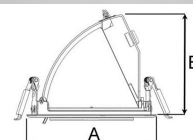

AMBER MINI 2500, 930 (BBBL), MEDIUM W/GLASS, WHITE

ITAB

- ✓ Pour un plafond à l'aspect net et discret
- ✓ Disponible en différentes tailles et puissances lumineuses
- ✓ Installation sans outil
- ✓ Disponible en blanc, noir et gris
- ✓ Rétractable et pivotant

TECHNICAL SPECIFICATION

Product Code	296-546-10
Colour	White
Control	On/off
CRI light colour	930 (BBBL)
Delivered lumen output lm	2468
Driver	Stand alone, included
EEL	E
Light distribution	Medium
Lightsource	LED COB
Mains input voltage	220-240 V
Measurements A	131
Measurements B	101
Measurements C	114
Mounting	Recessed
Position	360°/60°
Lifetime	L80 B10, 50.000h
Protection	IP 20, class III
Sawing instructions diameter	124
Start Time	Instant
System power W	18,4
Unit	mm
Weight	0,55

A= 131mm
B= 101mm
C= 114mm

Spot	16°		Medium 28°		Flood 40°		Wide Flood 65°	
m	ø	m	ø	m	ø	m	ø	
1.0	0.28	1.0	0.50	1.0	0.73	1.0	1.28	
2.0	0.56	2.0	1.00	2.0	1.46	2.0	2.56	
3.0	0.83	3.0	1.51	3.0	2.18	3.0	3.84	

124mm