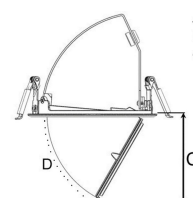

AMBER MINI 2500, 930 (BBBL), MEDIUM W/GLASS, WHITE

ITAB

- ✓ Pour un plafond à l'aspect net et discret
- ✓ Disponible en différentes tailles et puissances lumineuses
- ✓ Installation sans outil
- ✓ Disponible en blanc, noir et gris
- ✓ Rétractable et pivotant

TECHNICAL SPECIFICATION

Product Code	296-546-10
Colour	White
Control	On/off
CRI light colour	930 (BBBL)
Delivered lumen output lm	2468
Driver	Stand alone, included
EEL	E
Light distribution	Medium
Lightsource	LED COB
Mains input voltage	220-240 V
Measurements A	131
Measurements B	101
Measurements C	114
Mounting	Recessed
Position	360°/60°
Lifetime	L80 B10, 50.000h
Protection	IP 20, class III
Sawing instructions diameter	124
Start Time	Instant
System power W	18,4
Unit	mm
Weight	0,55

A= 131mm
B= 101mm
C= 114mm

Spot	16°		Medium 28°		Flood 40°		Wide Flood 65°	
m	ø	m	ø	m	ø	m	ø	
1.0	0.28	1.0	0.50	1.0	0.73	1.0	1.28	
2.0	0.56	2.0	1.00	2.0	1.46	2.0	2.56	
3.0	0.83	3.0	1.51	3.0	2.18	3.0	3.84	

124mm