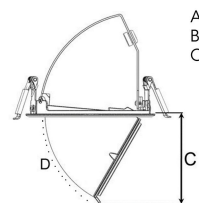

# AMBER MINI 3000, 930 (BBBL), FLOOD W/GLASS, BLACK

- ✓ Pour un plafond à l'aspect net et discret
- ✓ Disponible en différentes tailles et puissances lumineuses
- ✓ Installation sans outil
- ✓ Disponible en blanc, noir et gris
- ✓ Rétractable et pivotant

## TECHNICAL SPECIFICATION

Product Code	296-772-20
Colour	Black
Control	On/off
CRI light colour	930 (BBBL)
Delivered lumen output lm	2841
Driver	Stand alone, included
EEL	E
Light distribution	Flood
Lightsource	LED COB
Mains input voltage	220-240 V
Measurements A	131
Measurements B	101
Measurements C	114
Mounting	Recessed
Position	360°/60°
Lifetime	L80 B10, 50.000h
Protection	IP 20, class III
Sawing instructions diameter	124
Start Time	Instant
System power W	21,6
Unit	mm
Weight	0,55

A= 131mm  
B= 101mm  
C= 114mm

Spot	16°	Medium	28°	Flood	40°	Wide Flood	65°
m	ø	m	ø	m	ø	m	ø
1.0	0.28	1.0	0.50	1.0	0.73	1.0	1.28
2.0	0.56	2.0	1.00	2.0	1.46	2.0	2.56
3.0	0.83	3.0	1.51	3.0	2.18	3.0	3.84

124mm