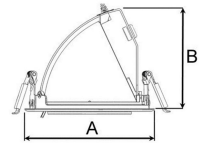

## TECHNICAL SPECIFICATION

Product Code	296-772-20
Colour	Black
Control	On/off
CRI light colour	930 (BBBL)
Delivered lumen output lm	2841
Driver	Stand alone, included
EEL	E
Light distribution	Flood
Lightsource	LED COB
Mains input voltage	220-240 V
Measurements A	131
Measurements B	101
Measurements C	114
Mounting	Recessed
Position	360°/60°
Lifetime	L80 B10, 50.000h
Protection	IP 20, class III
Sawing instructions diameter	124
Start Time	Instant
System power W	21,6
Unit	mm
Weight	0,55

A= 131mm  
B= 101mm  
C= 114mm

Spot	16°	Medium	28°	Flood	40°	Wide Flood	65°
m	ø	m	ø	m	ø	m	ø
1.0	0.28	1.0	0.50	1.0	0.73	1.0	1.28
2.0	0.56	2.0	1.00	2.0	1.46	2.0	2.56
3.0	0.83	3.0	1.51	3.0	2.18	3.0	3.84

124mm