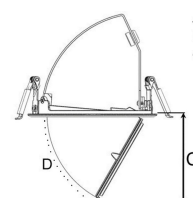

AMBER MINI 2000, 930 (BBBL), FLOOD W/GLASS, GREY

ITAB

- ✓ Pour un plafond à l'aspect net et discret
- ✓ Disponible en différentes tailles et puissances lumineuses
- ✓ Installation sans outil
- ✓ Disponible en blanc, noir et gris
- ✓ Rétractable et pivotant

TECHNICAL SPECIFICATION

Product Code	296-512-30
Colour	Grey
Control	On/off
CRI light colour	930 (BBBL)
Delivered lumen output lm	1689
Driver	Stand alone, included
EEL	E
Light distribution	Flood
Lightsource	LED COB
Mains input voltage	220-240 V
Measurements A	131
Measurements B	101
Measurements C	114
Mounting	Recessed
Position	360°/60°
Lifetime	L80 B10, 50.000h
Protection	IP 20, class III
Sawing instructions diameter	124
Start Time	Instant
System power W	12,5
Unit	mm
Weight	0,55

A= 131mm
B= 101mm
C= 114mm

Spot	16°	Medium	28°	Flood	40°	Wide Flood	65°
m	ø	m	ø	m	ø	m	ø
1.0	0.28	1.0	0.50	1.0	0.73	1.0	1.28
2.0	0.56	2.0	1.00	2.0	1.46	2.0	2.56
3.0	0.83	3.0	1.51	3.0	2.18	3.0	3.84

124mm