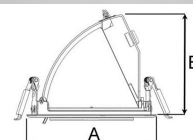

AMBER MINI 2000, 930 (BBBL), FLOOD W/GLASS, GREY

ITAB

- ✓ Pour un plafond à l'aspect net et discret
- ✓ Disponible en différentes tailles et puissances lumineuses
- ✓ Installation sans outil
- ✓ Disponible en blanc, noir et gris
- ✓ Rétractable et pivotant

TECHNICAL SPECIFICATION

Product Code	296-512-30
Colour	Grey
Control	On/off
CRI light colour	930 (BBBL)
Delivered lumen output lm	1689
Driver	Stand alone, included
EEL	E
Light distribution	Flood
Lightsource	LED COB
Mains input voltage	220-240 V
Measurements A	131
Measurements B	101
Measurements C	114
Mounting	Recessed
Position	360°/60°
Lifetime	L80 B10, 50.000h
Protection	IP 20, class III
Sawing instructions diameter	124
Start Time	Instant
System power W	12,5
Unit	mm
Weight	0,55

A= 131mm
B= 101mm
C= 114mm

Spot	16°	Medium	28°	Flood	40°	Wide Flood	65°
m	ø	m	ø	m	ø	m	ø
1.0	0.28	1.0	0.50	1.0	0.73	1.0	1.28
2.0	0.56	2.0	1.00	2.0	1.46	2.0	2.56
3.0	0.83	3.0	1.51	3.0	2.18	3.0	3.84

124mm