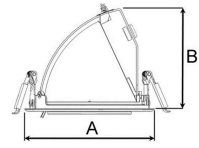

TECHNICAL SPECIFICATION

Product Code	296-512-20
Colour	Black
Control	On/off
CRI light colour	930 (BBBL)
Delivered lumen output lm	1689
Driver	Stand alone, included
EEL	E
Light distribution	Flood
Lightsource	LED COB
Mains input voltage	220-240 V
Measurements A	131
Measurements B	101
Measurements C	114
Mounting	Recessed
Position	360°/60°
Lifetime	L80 B10, 50.000h
Protection	IP 20, class III
Sawing instructions diameter	124
Start Time	Instant
System power W	12,5
Unit	mm
Weight	0,55

A= 131mm
B= 101mm
C= 114mm

Spot	16°	Medium	28°	Flood	40°	Wide Flood	65°
m	ø	m	ø	m	ø	m	ø
1.0	0.28	1.0	0.50	1.0	0.73	1.0	1.28
2.0	0.56	2.0	1.00	2.0	1.46	2.0	2.56
3.0	0.83	3.0	1.51	3.0	2.18	3.0	3.84

124mm