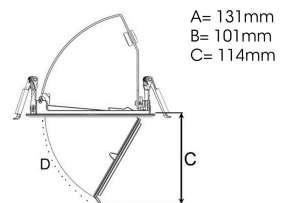

AMBER MINI 2000, 930 (BBBL), FLOOD W/GLASS, BLACK

- ✓ Pour un plafond à l'aspect net et discret
- ✓ Disponible en différentes tailles et puissances lumineuses
- ✓ Installation sans outil
- ✓ Disponible en blanc, noir et gris
- ✓ Rétractable et pivotant

TECHNICAL SPECIFICATION

Product Code	296-512-20
Colour	Black
Control	On/off
CRI light colour	930 (BBBL)
Delivered lumen output lm	1689
Driver	Stand alone, included
EEL	E
Light distribution	Flood
Lightsource	LED COB
Mains input voltage	220-240 V
Measurements A	131
Measurements B	101
Measurements C	114
Mounting	Recessed
Position	360°/60°
Lifetime	L80 B10, 50.000h
Protection	IP 20, class III
Sawing instructions diameter	124
Start Time	Instant
System power W	12,5
Unit	mm
Weight	0,55

A= 131mm
B= 101mm
C= 114mm

Spot	16°	Medium	28°	Flood	40°	Wide Flood	65°
m	ø	m	ø	m	ø	m	ø
1.0	0.28	1.0	0.50	1.0	0.73	1.0	1.28
2.0	0.56	2.0	1.00	2.0	1.46	2.0	2.56
3.0	0.83	3.0	1.51	3.0	2.18	3.0	3.84

124mm