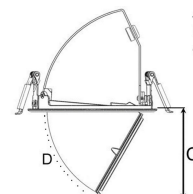

AMBER MINI 1500, 930 (BBBL), FLOOD, GREY

ITAB

- ✓ Pour un plafond à l'aspect net et discret
- ✓ Disponible en différentes tailles et puissances lumineuses
- ✓ Installation sans outil
- ✓ Disponible en blanc, noir et gris
- ✓ Rétractable et pivotant

TECHNICAL SPECIFICATION

Product Code	296-502-30
Colour	Grey
Control	On/off
CRI light colour	930 (BBBL)
Delivered lumen output lm	1266
Driver	Stand alone, included
EEI	E
Light distribution	Flood
Lightsource	LED COB
Mains input voltage	220-240 V
Measurements A	131
Measurements B	101
Measurements C	114
Mounting	Recessed
Position	360°/60°
Lifetime	L80 B10, 50.000h
Protection	IP 20, class III
Sawing instructions diameter	124
Start Time	Instant
System power W	9,3
Unit	mm
Weight	0,55

A= 131mm
B= 101mm
C= 114mm

Spot	Medium	Flood	Wide Flood
16°	28°	40°	65°
m	o	m	o
1.0	0.28	1.0	0.73
2.0	0.56	2.0	1.46
3.0	0.83	3.0	2.18
	0.50	1.00	1.28
	1.00	1.46	2.56
	1.51	2.18	3.84

124mm