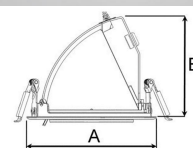

TECHNICAL SPECIFICATION

Product Code	296-502-30
Colour	Grey
Control	On/off
CRI light colour	930 (BBBL)
Delivered lumen output lm	1266
Driver	Stand alone, included
EEI	E
Light distribution	Flood
Lightsource	LED COB
Mains input voltage	220-240 V
Measurements A	131
Measurements B	101
Measurements C	114
Mounting	Recessed
Position	360°/60°
Lifetime	L80 B10, 50.000h
Protection	IP 20, class III
Sawing instructions diameter	124
Start Time	Instant
System power W	9,3
Unit	mm
Weight	0,55

A= 131mm
B= 101mm
C= 114mm

Spot	Medium	Flood	Wide Flood
16°	28°	40°	65°
m	o	m	o
1.0	0.28	1.0	0.73
2.0	0.56	2.0	1.46
3.0	0.83	3.0	2.18
	0.50	1.00	1.28
	1.00	1.46	2.56
	1.51	2.18	3.84

124mm