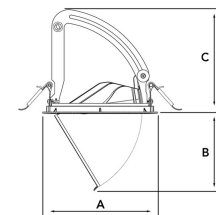

Technical specification

Product Code	282-01094130062
Colour	White
Control	On/off
CRI light colour	940
Delivered lumen output lm	3850
Driver	Stand alone, included
EEL	E
Light distribution	Wide flood
Lightsource	LED COB
Mains input voltage	220-240V
Measurements A	170
Measurements B	115,5
Measurements C	150
Mounting	Recessed
Position	360°/60°
Lifetime	L80 B10, 50.000h
Protection	IP 20, class III
Sawing instructions diameter	160
Start Time	Instant
System power W	30,7
Unit	mm
Weight	0,92

A= 170mm, B= 115,5mm, C= 150mm

Spot	Medium	Flood	Wide Flood
14°	26°	37°	55°
m	m	m	m
ø	ø	ø	ø
1.0	1.0	1.0	1.0
0.24	0.47	0.68	1.05
2.0	0.94	1.35	2.10
3.0	1.41	2.03	3.15

160mm