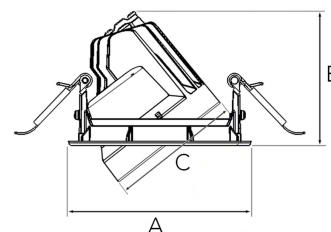

## Technical specification

Product Code	315-0305114-0062
Colour	Grey
Control	On/off
CRI light colour	930 (BBBL)
Delivered lumen output lm	1689
Driver	Stand alone, included
EEL	E
Light distribution	Wide flood
Lightsource	LED COB
Mains input voltage	220-240 V
Measurements A	120
Measurements B	88
Measurements C	85
Mounting	Recessed
Position	360°/40°
Lifetime	L80 B10, 50.000h
Protection	IP 20, class III
Sawing instructions diameter	112
Start Time	Instant
System power W	12,5
Unit	mm
Weight	0.45

A= 120mm B= 88mm C= 85mm

Spot	16°		Medium		28°		Flood		40°		Wide Flood		65°	
	m	ø	m	ø	m	ø	m	ø	m	ø	m	ø	m	ø
1.0	0.28	0.28	1.0	0.50	1.0	0.73	1.0	1.06	1.0	1.28	1.0	1.28	1.0	1.28
2.0	0.56	0.56	2.0	1.00	2.0	1.46	2.0	2.12	2.0	2.56	2.0	2.56	2.0	2.56
3.0	0.83	0.83	3.0	1.51	3.0	2.18	3.0	3.18	3.0	3.84	3.0	3.84	3.0	3.84

112mm