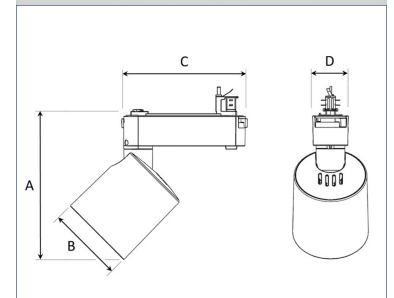

TECHNICAL SPECIFICATION

Product Code	287-551-20
Colour	Black
Control	On/off
CRI light colour	940
Delivered lumen output lm	3800
Driver	Built in
EEL	E
Light distribution	Medium
Lightsource	LED COB
Mains input voltage	220-240V
Measurements A	198
Measurements B	104
Measurements C	167
Measurements D	49
Mounting	Track
Position	360°/90°
Lifetime	L80 B10, 50.000h
Protection	IP 20, class I
Start Time	Instant
System power W	36
Unit	mm
Weight	1,0

A= 198mm C= 167mm
B= 104mm D= 49mm

Spot	Medium	Flood	Wide Flood
m	o	m	o
1.0	0.25	1.0	0.48
2.0	0.49	2.0	0.95
3.0	0.74	3.0	1.43
m	o	m	o
1.0	0.25	1.0	0.48
2.0	0.49	2.0	0.95
3.0	0.74	3.0	1.43