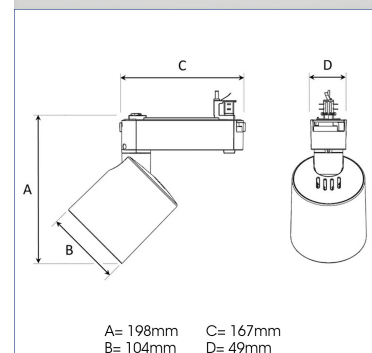

## TECHNICAL SPECIFICATION

Product Code	287-541-20
Colour	Black
Control	On/off
CRI light colour	940
Delivered lumen output lm	2800
Driver	Built in
EEL	E
Light distribution	Medium
Lightsource	LED COB
Mains input voltage	220-240V
Measurements A	198
Measurements B	104
Measurements C	167
Measurements D	49
Mounting	Track
Position	360°/90°
Lifetime	L80 B10, 50.000h
Protection	IP 20, class I
Start Time	Instant
System power W	24,5
Unit	mm
Weight	1,0