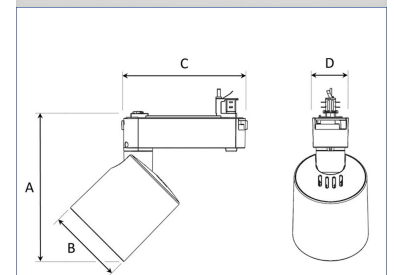

REVOC 3000, 930 (BBBL), SPOT, BLACK

ITAB

- ✓ Puur en minimalistisch ontwerp
- ✓ Een productfamilie van lage tot hoge lumens, twee formaten
- ✓ Gemakkelijk aan te passen
- ✓ Driver ingebouwd in rail
- ✓ Verkrijgbaar in wit, zwart en grijs

TECHNICAL SPECIFICATION

| | |
|---------------------------|------------------|
| Product Code | 287-500-20 |
| Colour | Black |
| Control | On/off |
| CRI light colour | 930 (BBBL) |
| Delivered lumen output lm | 2560 |
| Driver | Built in |
| EEL | E |
| Light distribution | Spot |
| Lightsource | LED COB |
| Mains input voltage | 220-240 V |
| Measurements A | 198 |
| Measurements B | 104 |
| Measurements C | 167 |
| Measurements D | 49 |
| Mounting | Track |
| Position | 360°/90° |
| Lifetime | L80 B10, 50.000h |
| Protection | IP 20, class I |
| Start Time | Instant |
| System power W | 20,7 |
| Unit | mm |
| Weight | 1 |

A= 198mm C= 167mm
B= 104mm D= 49mm

| Spot | | Medium | | Flood | | Wide Flood | |
|------|------|--------|------|-------|------|------------|------|
| 14° | | 27° | | 38° | | 56° | |
| m | ø | m | ø | m | ø | m | ø |
| 1.0 | 0.25 | 1.0 | 0.48 | 1.0 | 0.69 | 1.0 | 1.07 |
| 2.0 | 0.49 | 2.0 | 0.95 | 2.0 | 1.39 | 2.0 | 2.14 |
| 3.0 | 0.74 | 3.0 | 1.43 | 3.0 | 2.08 | 3.0 | 3.22 |