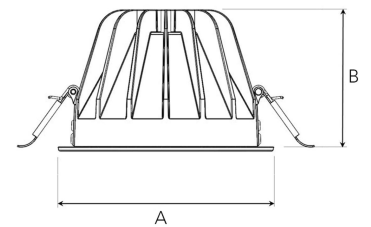

A= 160mm, B= 106mm

Spot	Medium	Flood	Wide Flood
14°	26°	37°	55°
m	ø	m	ø
1.0	0.24	1.0	0.47
2.0	0.48	2.0	0.94
3.0	0.72	3.0	1.41
		1.0	0.68
		2.0	1.35
		3.0	2.03
		1.0	1.05
		2.0	2.10
		3.0	3.15

## TECHNICAL SPECIFICATION

Product Code	292-547-20
Colour	Black
Control	On/off
CRI light colour	930 (BBBL)
Delivered lumen output lm	4584
Driver	Stand alone, included
EEL	E
Light distribution	Medium
Lightsource	LED COB
Mains input voltage	220-240 V
Measurements A	160
Measurements B	106
Mounting	Recessed
Position	Fixed
Lifetime	L80 B10, 50.000h
Protection	IP 20, class III
Sawing instructions diameter	150
Start Time	Instant
System power W	37,9
Unit	mm
Weight	0,85

150mm