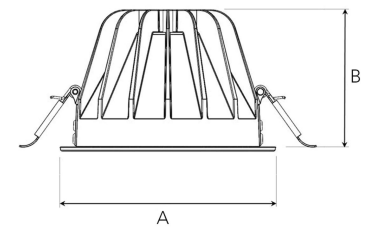

A= 160mm, B= 106mm

Spot	Medium	Flood	Wide Flood
14°	26°	37°	55°
m	φ	m	φ
1.0	0.24	1.0	0.47
2.0	0.48	2.0	0.94
3.0	0.72	3.0	1.41
		1.0	0.68
		2.0	1.35
		3.0	2.03
		1.0	1.05
		2.0	2.10
		3.0	3.15

TECHNICAL SPECIFICATION

Product Code	292-501-20
Colour	Black
Control	On/off
CRI light colour	930 (BBBL)
Delivered lumen output lm	2841
Driver	Stand alone, included
EEL	E
Light distribution	Medium
Lightsource	LED COB
Mains input voltage	220-240 V
Measurements A	160
Measurements B	106
Mounting	Recessed
Position	Fixed
Lifetime	L80 B10, 50.000h
Protection	IP 20, class III
Sawing instructions diameter	150
Start Time	Instant
System power W	21,6
Unit	mm
Weight	0,85

150mm